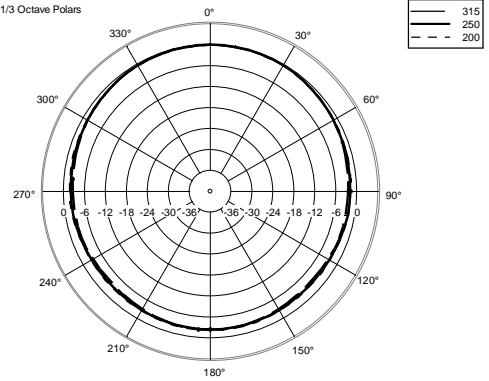

Horizontal 1/3 Octave Polars

Horizontal 1/3 Octave Polars