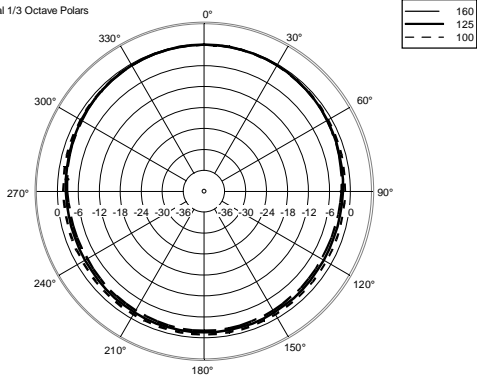

Horizontal 1/3 Octave Polars

Horizontal 1/3 Octave Polars