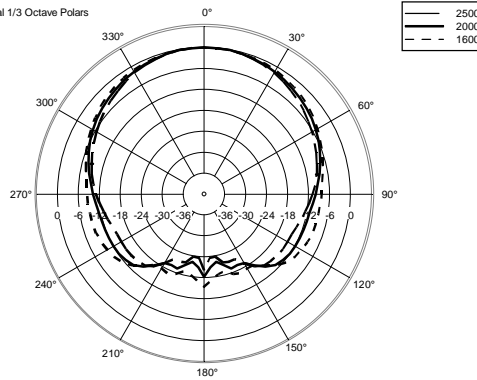

## TECHNICAL SPECIFICATIONS

<b>Acoustical specifications</b>	Frequency Response:	40 Hz ÷ 20000 Hz
	Max SPL @ 1m:	130 dB
	Horizontal coverage angle:	90°
	Vertical coverage angle:	30°
<b>Transducers</b>	Fullrange:	8 x 4.0", 1.0" v.c
	Woofer:	15", 3.0" v.c
<b>Input/Output section</b>	Input signal:	bal/unbal
	Input connectors:	XLR, Jack
	Output connectors:	XLR
	Input sensitivity:	-2 dBu/+4 dBu
<b>Processor section</b>	Crossover Frequencies:	180 Hz
	Protections:	Thermal, RMS
	Limiter:	Soft Limiter
	Controls:	Volume, EQ
<b>Power section</b>	Total Power:	1400 W Peak, 700 W RMS
	High frequencies:	400 W Peak, 200 W RMS
	Low frequencies:	1000 W Peak, 500 W RMS
	Cooling:	Convection
	Connections:	VDE
<b>Standard compliance</b>	CE marking:	Yes
<b>Physical specifications</b>	Cabinet/Case Material:	Baltic birch plywood
	Color:	Black
<b>Size</b>	Height:	2200 mm / 86.61 inches
	Width:	410 mm / 16.14 inches
	Depth:	560 mm / 22.05 inches
	Weight:	36.4 kg / 80.25 lbs
<b>Shipping informations</b>	Package Weight:	43.89 kg / 96.76 lbs

EAN 8024530013196

Horizontal 1/3 Octave Polars

Horizontal 1/3 Octave Polars

Horizontal 1/3 Octave Polars

Horizontal 1/3 Octave Polars

Horizontal 1/3 Octave Polars

Horizontal 1/3 Octave Polars

Horizontal 1/3 Octave Polars