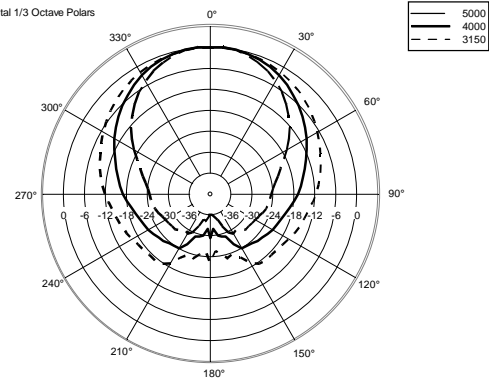

## TECHNICAL SPECIFICATIONS

<b>Acoustical specifications</b>	Frequency Response:	40 Hz ÷ 20000 Hz
	Max SPL @ 1m:	130 dB
	Horizontal coverage angle:	90°
	Vertical coverage angle:	30°
<b>Transducers</b>	Fullrange:	8 x 4.0", 1.0" v.c
	Woofer:	15", 3.0" v.c
<b>Input/Output section</b>	Input signal:	bal/unbal
	Input connectors:	XLR, Jack
	Output connectors:	XLR
	Input sensitivity:	-2 dBu/+4 dBu
<b>Processor section</b>	Crossover Frequencies:	180 Hz
	Protections:	Thermal, RMS
	Limiter:	Soft Limiter
	Controls:	Volume, EQ
<b>Power section</b>	Total Power:	1400 W Peak, 700 W RMS
	High frequencies:	400 W Peak, 200 W RMS
	Low frequencies:	1000 W Peak, 500 W RMS
	Cooling:	Convection
	Connections:	VDE
<b>Standard compliance</b>	CE marking:	Yes
<b>Physical specifications</b>	Cabinet/Case Material:	Baltic birch plywood
	Color:	Black
<b>Size</b>	Height:	2200 mm / 86.61 inches
	Width:	410 mm / 16.14 inches
	Depth:	560 mm / 22.05 inches
	Weight:	36.4 kg / 80.25 lbs
<b>Shipping informations</b>	Package Weight:	43.89 kg / 96.76 lbs

EAN 8024530013196

Horizontal 1/3 Octave Polars

Horizontal 1/3 Octave Polars

Horizontal 1/3 Octave Polars

Horizontal 1/3 Octave Polars

Horizontal 1/3 Octave Polars

Horizontal 1/3 Octave Polars

Horizontal 1/3 Octave Polars