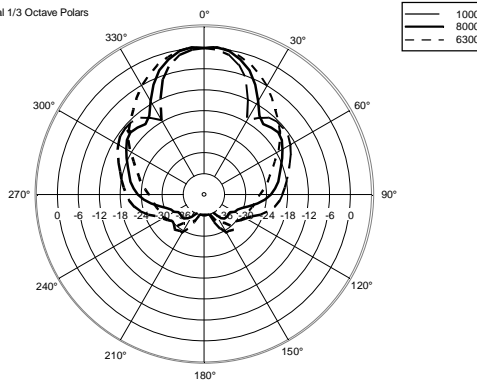

## TECHNICAL SPECIFICATIONS

<b>Acoustical specifications</b>	Frequency Response:	40 Hz ÷ 20000 Hz
	Max SPL @ 1m:	130 dB
	Horizontal coverage angle:	90°
	Vertical coverage angle:	30°
<b>Transducers</b>	Fullrange:	8 x 4.0", 1.0" v.c
	Woofer:	15", 3.0" v.c
<b>Input/Output section</b>	Input signal:	bal/unbal
	Input connectors:	XLR, Jack
	Output connectors:	XLR
	Input sensitivity:	-2 dBu/+4 dBu
<b>Processor section</b>	Crossover Frequencies:	180 Hz
	Protections:	Thermal, RMS
	Limiter:	Soft Limiter
	Controls:	Volume, EQ
<b>Power section</b>	Total Power:	1400 W Peak, 700 W RMS
	High frequencies:	400 W Peak, 200 W RMS
	Low frequencies:	1000 W Peak, 500 W RMS
	Cooling:	Convection
	Connections:	VDE
<b>Standard compliance</b>	CE marking:	Yes
<b>Physical specifications</b>	Cabinet/Case Material:	Baltic birch plywood
	Color:	Black
<b>Size</b>	Height:	2200 mm / 86.61 inches
	Width:	410 mm / 16.14 inches
	Depth:	560 mm / 22.05 inches
	Weight:	36.4 kg / 80.25 lbs
<b>Shipping informations</b>	Package Weight:	43.89 kg / 96.76 lbs

EAN 8024530013196

Horizontal 1/3 Octave Polars

Horizontal 1/3 Octave Polars

Horizontal 1/3 Octave Polars

Horizontal 1/3 Octave Polars

Horizontal 1/3 Octave Polars

Horizontal 1/3 Octave Polars

Horizontal 1/3 Octave Polars