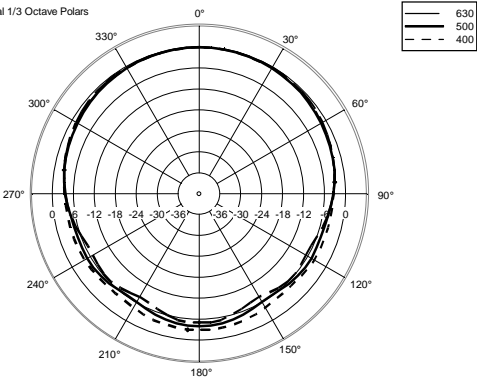

## TECHNICAL SPECIFICATIONS

<b>Acoustical specifications</b>	Frequency Response:	40 Hz ÷ 20000 Hz
	Max SPL @ 1m:	130 dB
	Horizontal coverage angle:	90°
	Vertical coverage angle:	30°
<b>Transducers</b>	Fullrange:	8 x 4.0", 1.0" v.c
	Woofer:	15", 3.0" v.c
<b>Input/Output section</b>	Input signal:	bal/unbal
	Input connectors:	XLR, Jack
	Output connectors:	XLR
	Input sensitivity:	-2 dBu/+4 dBu
<b>Processor section</b>	Crossover Frequencies:	180 Hz
	Protections:	Thermal, RMS
	Limiter:	Soft Limiter
	Controls:	Volume, EQ
<b>Power section</b>	Total Power:	1400 W Peak, 700 W RMS
	High frequencies:	400 W Peak, 200 W RMS
	Low frequencies:	1000 W Peak, 500 W RMS
	Cooling:	Convection
	Connections:	VDE
<b>Standard compliance</b>	CE marking:	Yes
<b>Physical specifications</b>	Cabinet/Case Material:	Baltic birch plywood
	Color:	Black
<b>Size</b>	Height:	2200 mm / 86.61 inches
	Width:	410 mm / 16.14 inches
	Depth:	560 mm / 22.05 inches
	Weight:	36.4 kg / 80.25 lbs
<b>Shipping informations</b>	Package Weight:	43.89 kg / 96.76 lbs

EAN 8024530013196

Horizontal 1/3 Octave Polars

Horizontal 1/3 Octave Polars

Horizontal 1/3 Octave Polars

Horizontal 1/3 Octave Polars

Horizontal 1/3 Octave Polars

Horizontal 1/3 Octave Polars

Horizontal 1/3 Octave Polars