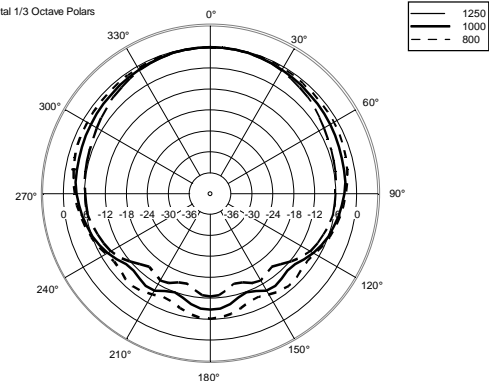

## TECHNICAL SPECIFICATIONS

<b>Acoustical specifications</b>	Frequency Response:	40 Hz ÷ 20000 Hz
	Max SPL @ 1m:	130 dB
	Horizontal coverage angle:	90°
	Vertical coverage angle:	30°
<b>Transducers</b>	Fullrange:	8 x 4.0", 1.0" v.c
	Woofer:	15", 3.0" v.c
<b>Input/Output section</b>	Input signal:	bal/unbal
	Input connectors:	XLR, Jack
	Output connectors:	XLR
	Input sensitivity:	-2 dBu/+4 dBu
<b>Processor section</b>	Crossover Frequencies:	180 Hz
	Protections:	Thermal, RMS
	Limiter:	Soft Limiter
	Controls:	Volume, EQ
<b>Power section</b>	Total Power:	1400 W Peak, 700 W RMS
	High frequencies:	400 W Peak, 200 W RMS
	Low frequencies:	1000 W Peak, 500 W RMS
	Cooling:	Convection
	Connections:	VDE
<b>Standard compliance</b>	CE marking:	Yes
<b>Physical specifications</b>	Cabinet/Case Material:	Baltic birch plywood
	Color:	Black
<b>Size</b>	Height:	2200 mm / 86.61 inches
	Width:	410 mm / 16.14 inches
	Depth:	560 mm / 22.05 inches
	Weight:	36.4 kg / 80.25 lbs
<b>Shipping informations</b>	Package Weight:	43.89 kg / 96.76 lbs

EAN 8024530013196

Horizontal 1/3 Octave Polars

Horizontal 1/3 Octave Polars

Horizontal 1/3 Octave Polars

Horizontal 1/3 Octave Polars

Horizontal 1/3 Octave Polars

Horizontal 1/3 Octave Polars

Horizontal 1/3 Octave Polars